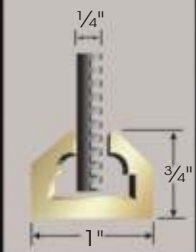

Glaro

Directories

Changeable Letter Directories

Glaro's Exclusive
Lif-Top™ Design

CS61

OPEN FACE DIRECTORIES
Cross Section

ENCLOSED DIRECTORIES
Cross Section

WS61 2822MB

Item	Description	H x W 11" x 14"	H x W 14" x 11"	H x W 22" x 14"	H x W 28" x 22"	Satin Aluminum (SA)	Satin Brass (BE) Designer Finish (*)	Mirror: Brass (MB) (22 x 14 N/A)
DIRECTORIES - OPEN FACE								
FS61	Floor Standing Directory, 1 1/2" Post, 14" Base	●	●	●	●	●	●	●
WS61	Wall Mounted Directory	●	●	●	●	●	●	●
CS61	Counter Standing Directory	●	●	—	—	●	●	●
DIRECTORIES - PLEXI-GLASS ENCLOSED								
FSE61	Floor Standing Directory, 1 1/2" Post, 14" Base	●	●	●	●	●	●	●
WSE61	Wall Mounted Directory	●	●	●	●	●	●	●
CSE61	Counter Standing Directory	●	●	—	—	●	●	●
SCROLL DIRECTORY - OPEN FACE								
FS5	Floor Standing Directory, 1 1/2" Post, 14" Base	—	—	—	●	●	●	●
SCROLL DIRECTORY - PLEXI-GLASS ENCLOSED								
FSE5	Floor Standing Directory, 1 1/2" Post, 14" Base	—	—	—	●	●	●	●
						* Specify Designer Finish Color Code (from page 2) when ordering		
PLASTIC CHANGEABLE LETTERS		CPL5 - 1/2 Inch Letters 120 Assorted		CPL75 - 3/4 Inch Letters 150 Assorted		CPL10 - 1 Inch Letters 132 Assorted		CPL15 - 1 1/2 Inch Letters 80 Assorted
CPL	White Plastic Letters	●		●		●		●
CPLB	Storage Box for Plastic Letters	●		●		●		●
VINYL FLOOR PROTECTOR								
VP14-I	Vinyl-Floor Protector Disk for 14" Bases - Factory Installed							