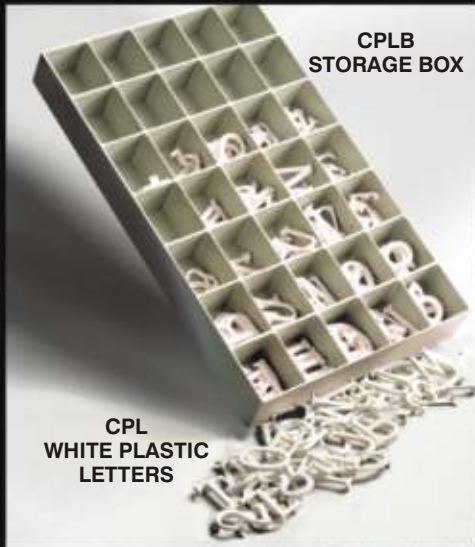

Glaro

Directories

Changeable Letter Directories

Glaro's Exclusive
Lif-Top™ Design

CS61

OPEN FACE DIRECTORIES
Cross Section

ENCLOSED DIRECTORIES
Cross Section

WS61 2822MB

Item	Description	H x W 11" x 14"	H x W 14" x 11"	H x W 22" x 14"	H x W 28" x 22"	Satin Aluminum (SA)	Satin Brass (BE) Designer Finish (*)	Mirror: Brass (MB) (22 x 14 N/A)
DIRECTORIES - OPEN FACE								
FS61	Floor Standing Directory, 1 1/2" Post, 14" Base	●	●	●	●	●	●	●
WS61	Wall Mounted Directory	●	●	●	●	●	●	●
CS61	Counter Standing Directory	●	●	—	—	●	●	●
DIRECTORIES - PLEXI-GLASS ENCLOSED								
FSE61	Floor Standing Directory, 1 1/2" Post, 14" Base	●	●	●	●	●	●	●
WSE61	Wall Mounted Directory	●	●	●	●	●	●	●
CSE61	Counter Standing Directory	●	●	—	—	●	●	●
SCROLL DIRECTORY - OPEN FACE								
FS5	Floor Standing Directory, 1 1/2" Post, 14" Base	—	—	—	●	●	●	●
SCROLL DIRECTORY - PLEXI-GLASS ENCLOSED								
FSE5	Floor Standing Directory, 1 1/2" Post, 14" Base	—	—	—	●	●	●	●
						* Specify Designer Finish Color Code (from page 2) when ordering		
PLASTIC CHANGEABLE LETTERS		CPL5 - 1/2 Inch Letters 120 Assorted		CPL75 - 3/4 Inch Letters 150 Assorted		CPL10 - 1 Inch Letters 132 Assorted		CPL15 - 1 1/2 Inch Letters 80 Assorted
CPL	White Plastic Letters	●		●		●		●
CPLB	Storage Box for Plastic Letters	●		●		●		●
VINYL FLOOR PROTECTOR								
VP14-I	Vinyl-Floor Protector Disk for 14" Bases - Factory Installed							