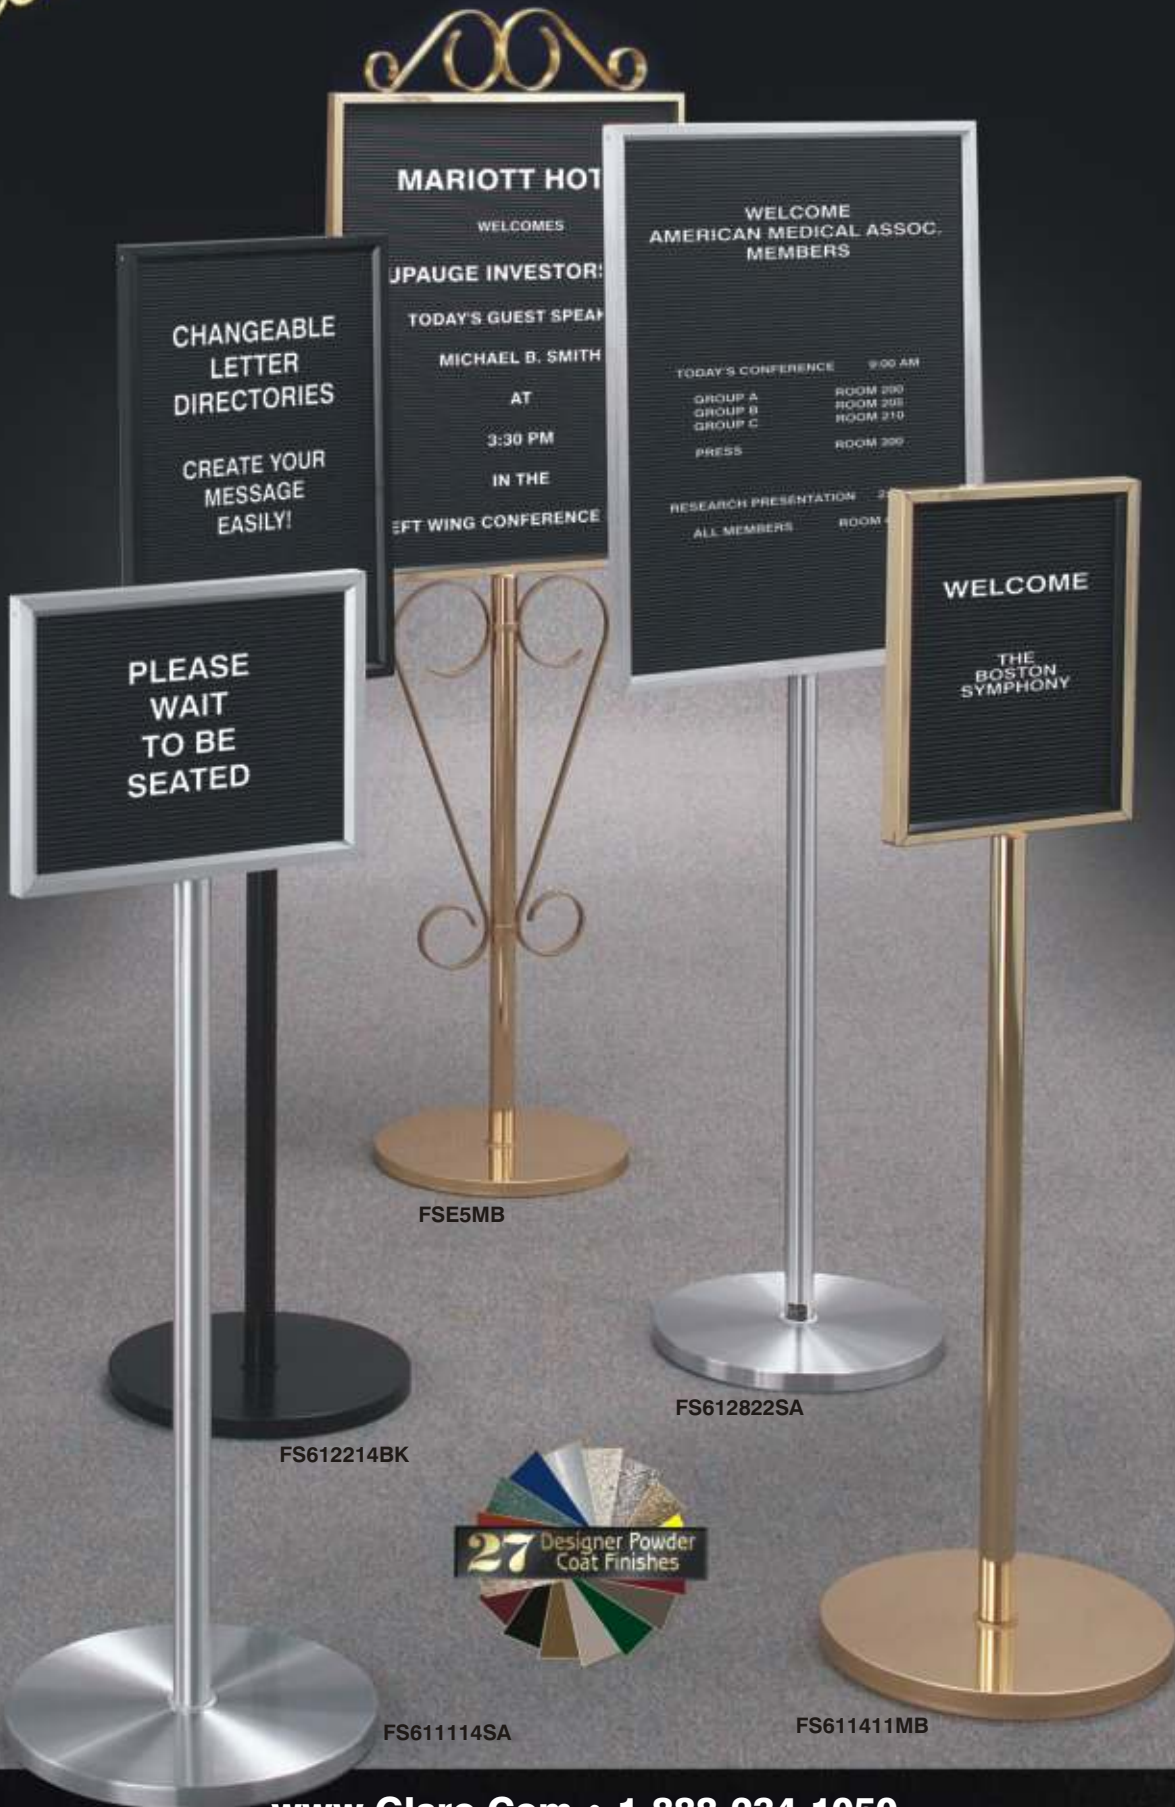

Glaro

Directories

Changeable Letter Directories

Glaro's Exclusive
Lif-Top™ Design

CS61

OPEN FACE DIRECTORIES
Cross Section

ENCLOSED DIRECTORIES
Cross Section

WS61 2822MB

Item	Description	H x W 11" x 14"	H x W 14" x 11"	H x W 22" x 14"	H x W 28" x 22"	Satin Aluminum (SA)	Satin Brass (BE) Designer Finish (*)	Mirror: Brass (MB) (22 x 14 N/A)
DIRECTORIES - OPEN FACE								
FS61	Floor Standing Directory, 1 1/2" Post, 14" Base	●	●	●	●	●	●	●
WS61	Wall Mounted Directory	●	●	●	●	●	●	●
CS61	Counter Standing Directory	●	●	—	—	●	●	●
DIRECTORIES - PLEXI-GLASS ENCLOSED								
FSE61	Floor Standing Directory, 1 1/2" Post, 14" Base	●	●	●	●	●	●	●
WSE61	Wall Mounted Directory	●	●	●	●	●	●	●
CSE61	Counter Standing Directory	●	●	—	—	●	●	●
SCROLL DIRECTORY - OPEN FACE								
FS5	Floor Standing Directory, 1 1/2" Post, 14" Base	—	—	—	●	●	●	●
SCROLL DIRECTORY - PLEXI-GLASS ENCLOSED								
FSE5	Floor Standing Directory, 1 1/2" Post, 14" Base	—	—	—	●	●	●	●
						* Specify Designer Finish Color Code (from page 2) when ordering		
PLASTIC CHANGEABLE LETTERS		CPL5 - 1/2 Inch Letters 120 Assorted		CPL75 - 3/4 Inch Letters 150 Assorted		CPL10 - 1 Inch Letters 132 Assorted		CPL15 - 1 1/2 Inch Letters 80 Assorted
CPL	White Plastic Letters	●		●		●		●
CPLB	Storage Box for Plastic Letters	●		●		●		●
VINYL FLOOR PROTECTOR								
VP14-I	Vinyl-Floor Protector Disk for 14" Bases - Factory Installed							